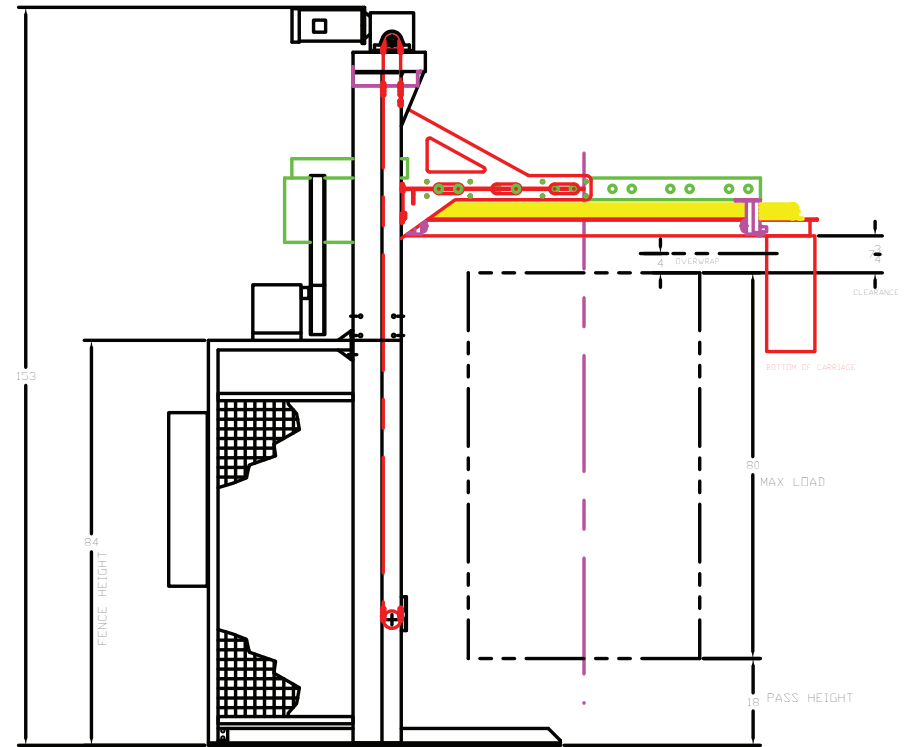

PHOENIX AUTOMATIC ROTARY RING PALLET WRAPPER

PRRA-2100

PHOENIX

For more information call (514) 956-1525
or visit us at www.phoenixwrappers.com