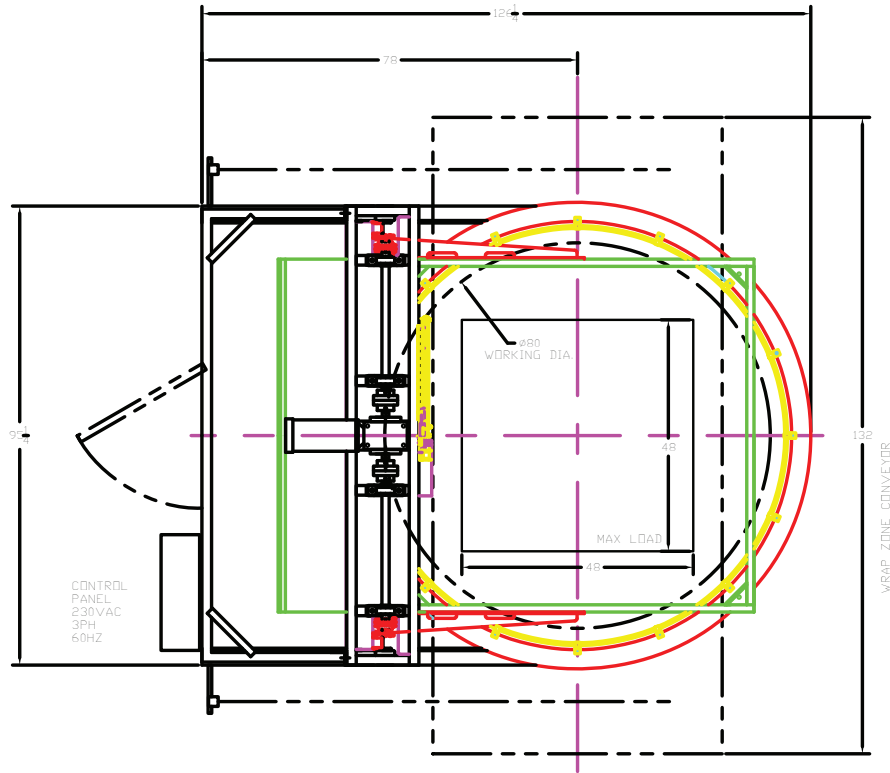

PHOENIX AUTOMATIC ROTARY RING PALLET WRAPPER

PRRA-2100

PHOENIX

For more information call (514) 956-1525
or visit us at www.phoenixwrappers.com