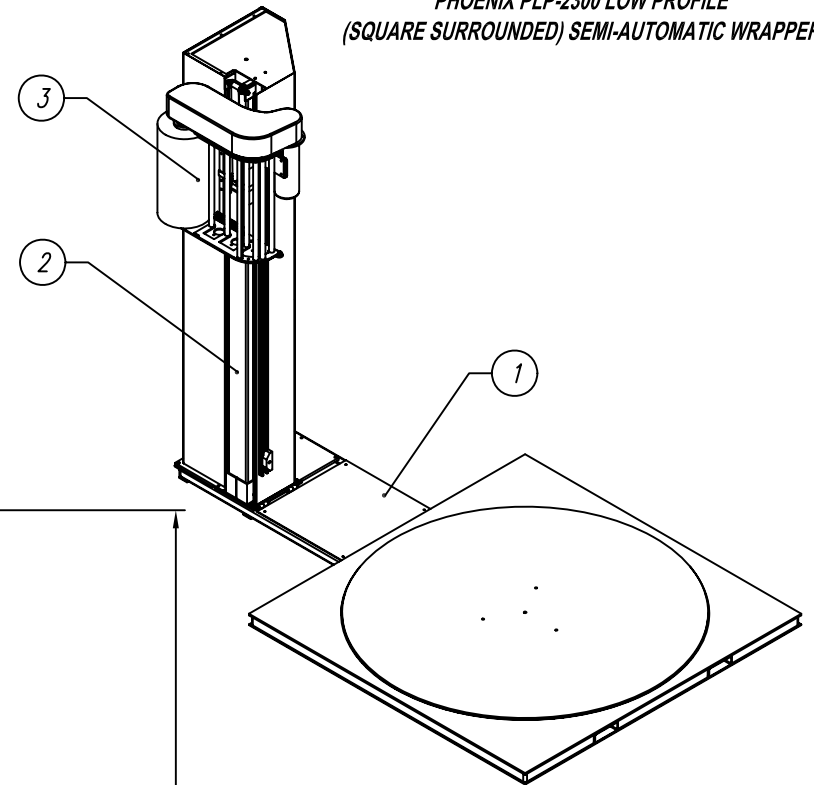

**PHOENIX PLP-2300 LOW PROFILE
(SQUARE SURROUNDED) SEMI-AUTOMATIC WRAPPER**

ITEM	DESCRIPTION
1	BASE ASSEMBLY (LP-2300 S6)
2	TOWER ASSEMBLY-2150
3	20" PRESTRETCH CARRIAGE

For more information call (514) 956-1525 or visit us at www.phoenixwrappers.com