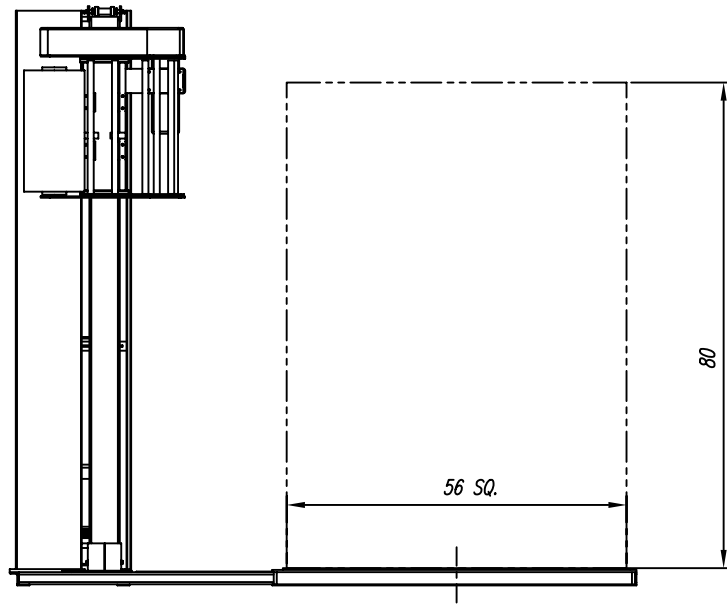

**PHOENIX PLP-2150 LOW PROFILE
(SQUARE SURROUNDED) SEMI-AUTOMATIC WRAPPER**

ITEM	DESCRIPTION
1	BASE ASSEMBLY (LP-2150 S5)
2	TOWER ASSEMBLY-2150
3	20" PRESTRETCH CARRIAGE

PHOENIX

For more information call (514) 956-1525 or visit us at www.phoenixwrappers.com