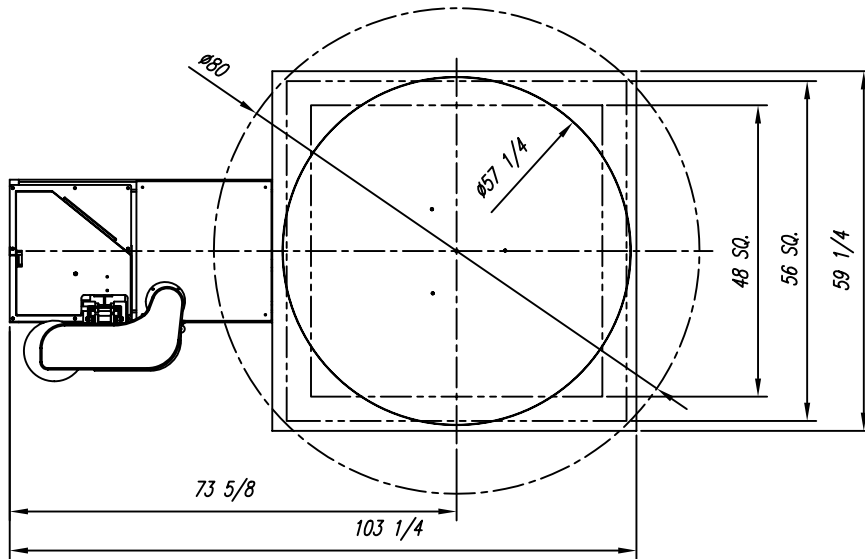

**PHOENIX PLP-2150 LOW PROFILE
(SQUARE SURROUNDED) SEMI-AUTOMATIC WRAPPER**

ITEM	DESCRIPTION
1	BASE ASSEMBLY (LP-2150 S5)
2	TOWER ASSEMBLY-2150
3	20" PRESTRETCH CARRIAGE

PHOENIX

For more information call (514) 956-1525 or visit us at www.phoenixwrappers.com