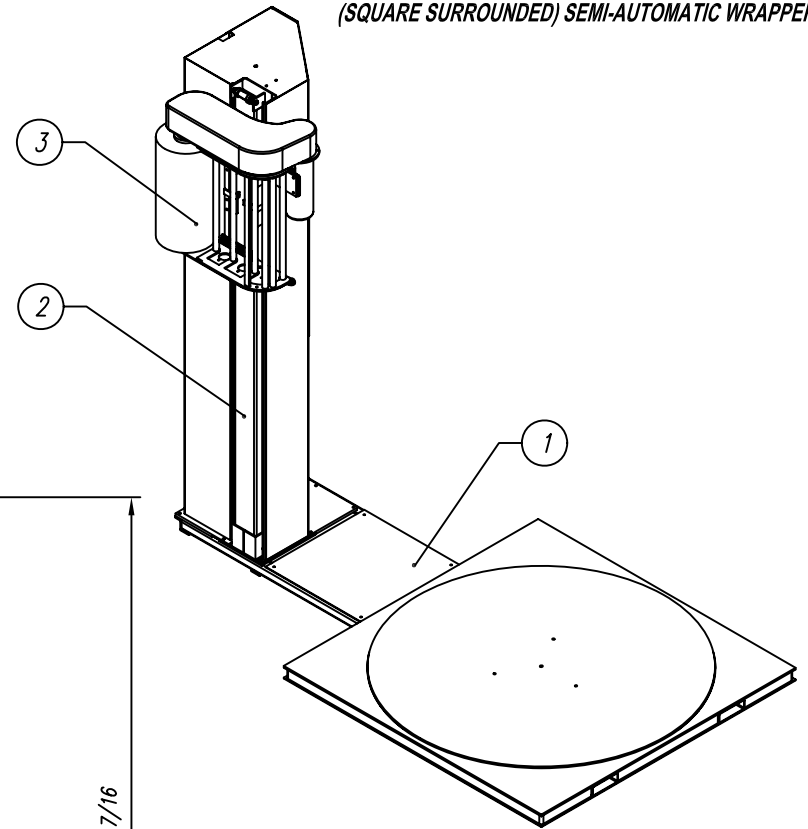

**PHOENIX PLP-2150 LOW PROFILE
(SQUARE SURROUNDED) SEMI-AUTOMATIC WRAPPER**

ITEM	DESCRIPTION
1	BASE ASSEMBLY (LP-2150 S5)
2	TOWER ASSEMBLY-2150
3	20" PRESTRETCH CARRIAGE

PHOENIX

For more information call (514) 956-1525 or visit us at www.phoenixwrappers.com