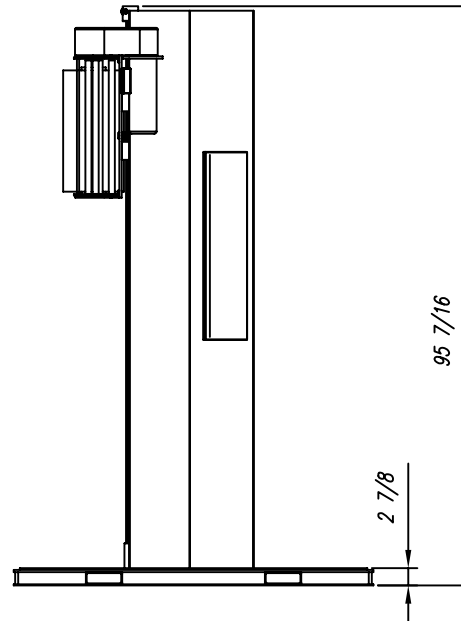

**PHOENIX PLP-2150 LOW PROFILE
(SQUARE SURROUNDED) SEMI-AUTOMATIC WRAPPER**

ITEM	DESCRIPTION
1	BASE ASSEMBLY (LP-2150 S5)
2	TOWER ASSEMBLY-2150
3	20" PRESTRETCH CARRIAGE

PHOENIX

For more information call (514) 956-1525 or visit us at www.phoenixwrappers.com