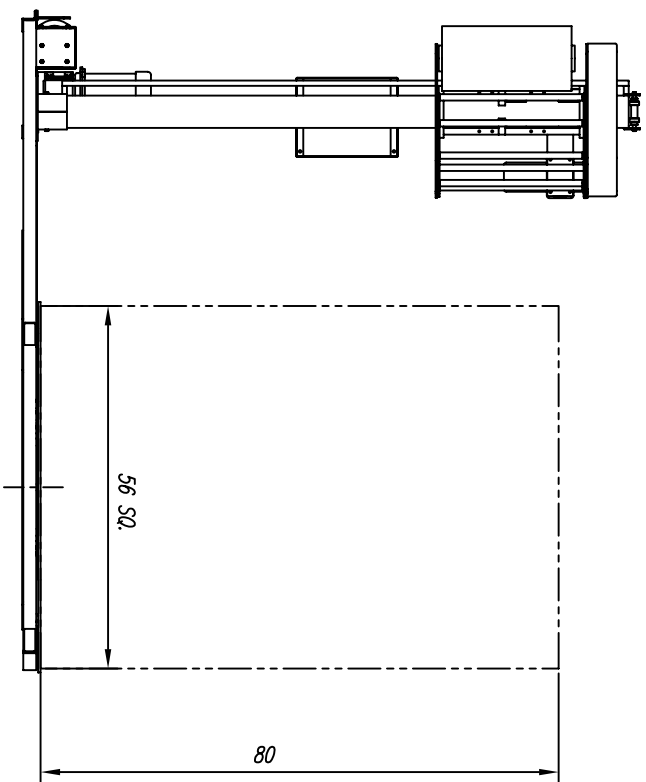

**PHOENIX LOW PROFILE SEMI-AUTOMATIC PALLET WRAPPER  
PLP-2100**

ITEM	DESCRIPTION
1	BASE ASSEMBLY (LP-2100 K3)
2	TOWER ASSEMBLY-2100
3	20" PRESTRETCH CARRIAGE

For more information call (514) 936-1525  
or visit us at [www.phoenixwrappers.com](http://www.phoenixwrappers.com)