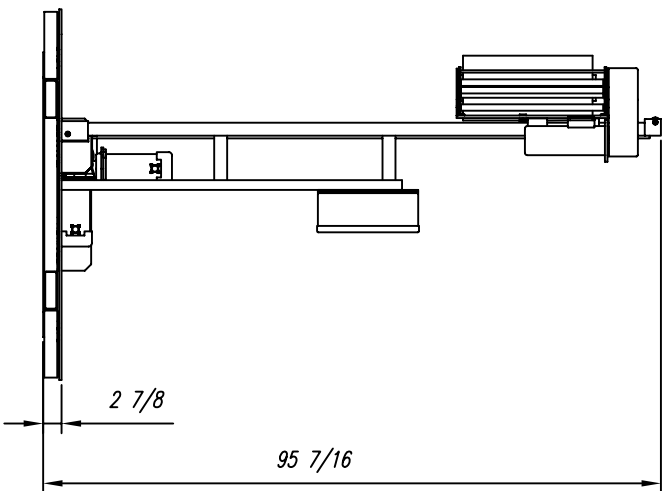

**PHOENIX LOW PROFILE SEMI-AUTOMATIC PALLET WRAPPER  
PLP-2100**

ITEM	DESCRIPTION
1	BASE ASSEMBLY (LP-2100 K3)
2	TOWER ASSEMBLY-2100
3	20" PRESTRETCH CARRIAGE

For more information call (514) 936-1525  
or visit us at [www.phoenixwrappers.com](http://www.phoenixwrappers.com)