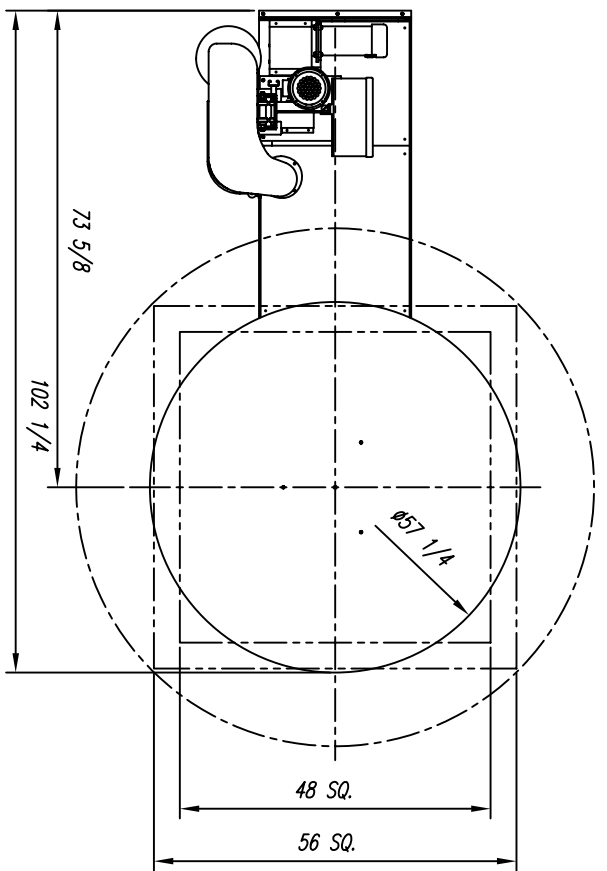

**PHOENIX LOW PROFILE SEMI-AUTOMATIC PALLET WRAPPER  
PLP-2100**

ITEM	DESCRIPTION
1	BASE ASSEMBLY (LP-2100 K3)
2	TOWER ASSEMBLY-2100
3	20" PRESTRETCH CARRIAGE

For more information call (514) 936-1525  
or visit us at [www.phoenixwrappers.com](http://www.phoenixwrappers.com)