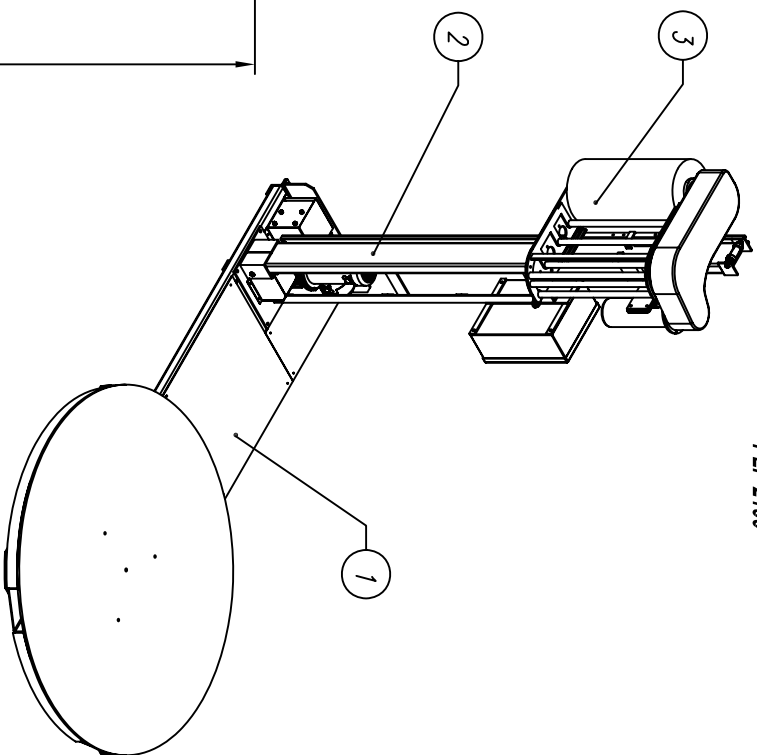

**PHOENIX LOW PROFILE SEMI-AUTOMATIC PALLET WRAPPER  
PLP-2100**

ITEM	DESCRIPTION
1	BASE ASSEMBLY (LP-2100 K3)
2	TOWER ASSEMBLY-2100
3	20" PRESTRETCH CARRIAGE

For more information call (514) 936-1525  
or visit us at [www.phoenixwrappers.com](http://www.phoenixwrappers.com)