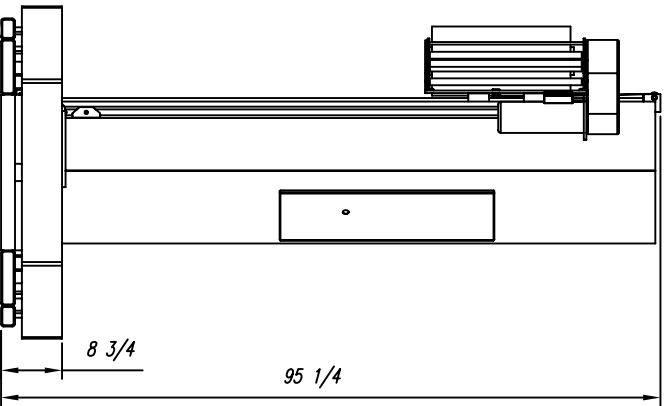

PHOENIX HIGH PROFILE SEMI-AUTOMATIC PALLET WRAPPER
 PHP-2300

ITEM	DESCRIPTION
1	BASE ASSEMBLY (HP-2300)
2	TOWER ASSEMBLY-2300
3	20" FILM PRESTRETCH CARRIAGE

For more information call (514) 956-1525
 or visit us at www.phoenixwrappers.com