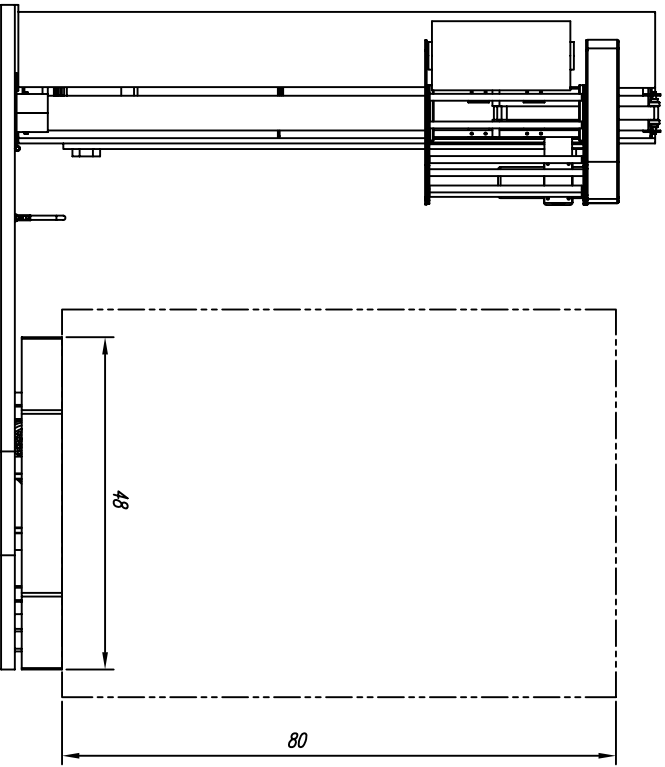

PHOENIX HIGH PROFILE SEMI-AUTOMATIC PALLET WRAPPER
 PHP-2300

ITEM	DESCRIPTION
1	BASE ASSEMBLY (HP-2300)
2	TOWER ASSEMBLY-2300
3	20" FILM PRESTRETCH CARRIAGE

For more information call (514) 956-1525
 or visit us at www.phoenixwrappers.com