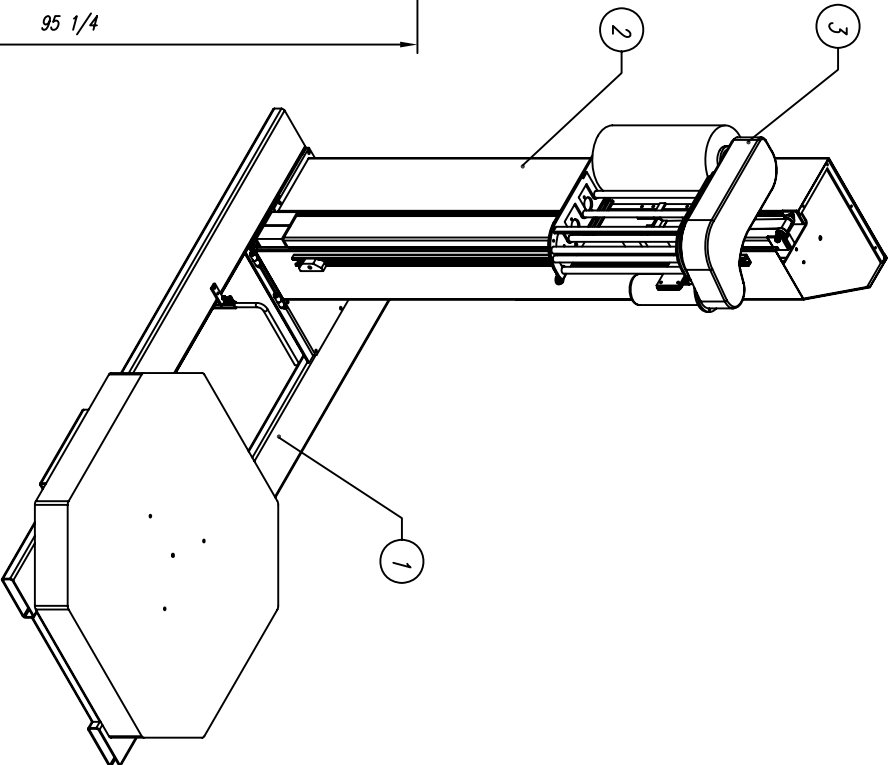

PHOENIX HIGH PROFILE SEMI-AUTOMATIC PALLET WRAPPER
 PHP-2300

ITEM	DESCRIPTION
1	BASE ASSEMBLY (HP-2300)
2	TOWER ASSEMBLY-2300
3	20" FILM PRESTRETCH CARRIAGE

For more information call (514) 956-1525
 or visit us at www.phoenixwrappers.com