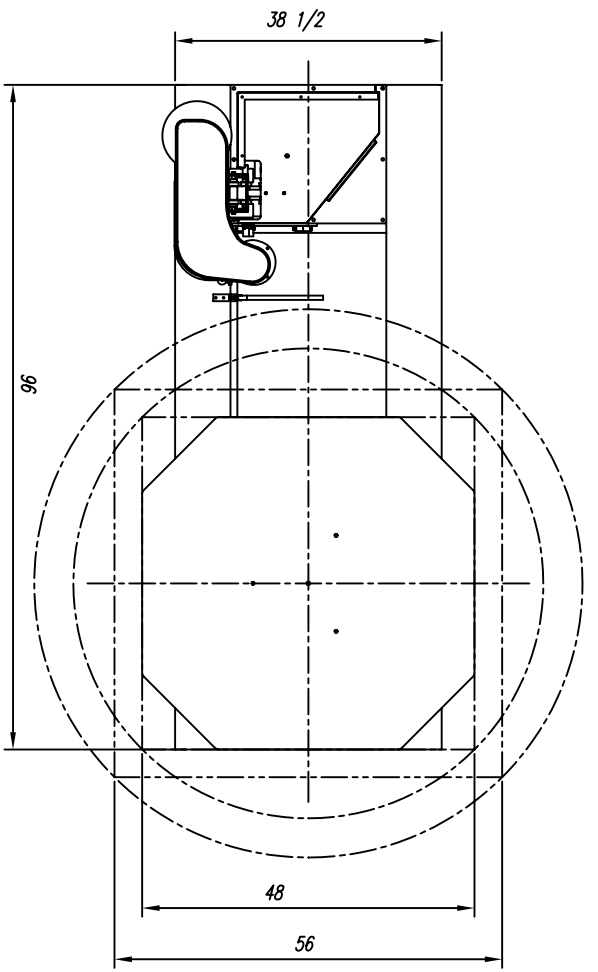

PHOENIX HIGH PROFILE SEMI-AUTOMATIC PALLET WRAPPER
 PHP-2300

ITEM	DESCRIPTION
1	BASE ASSEMBLY (HP-2300)
2	TOWER ASSEMBLY-2300
3	20" FILM PRESTRETCH CARRIAGE

For more information call (514) 956-1525
 or visit us at www.phoenixwrappers.com