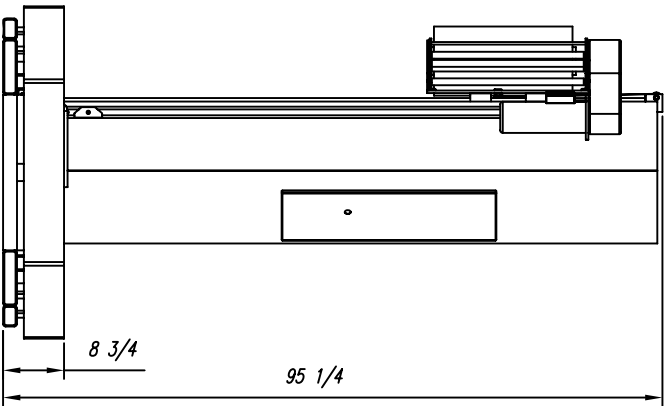

PHOENIX HIGH PROFILE SEMI-AUTOMATIC PALLET WRAPPER
 PHP-2200

ITEM	DESCRIPTION
1	BASE ASSEMBLY (HP-2300)
2	TOWER ASSEMBLY-2300
3	20" FILM PRESTRETCH CARRIAGE

For more information call (514) 956-1525
 or visit us at www.phoenixwrappers.com