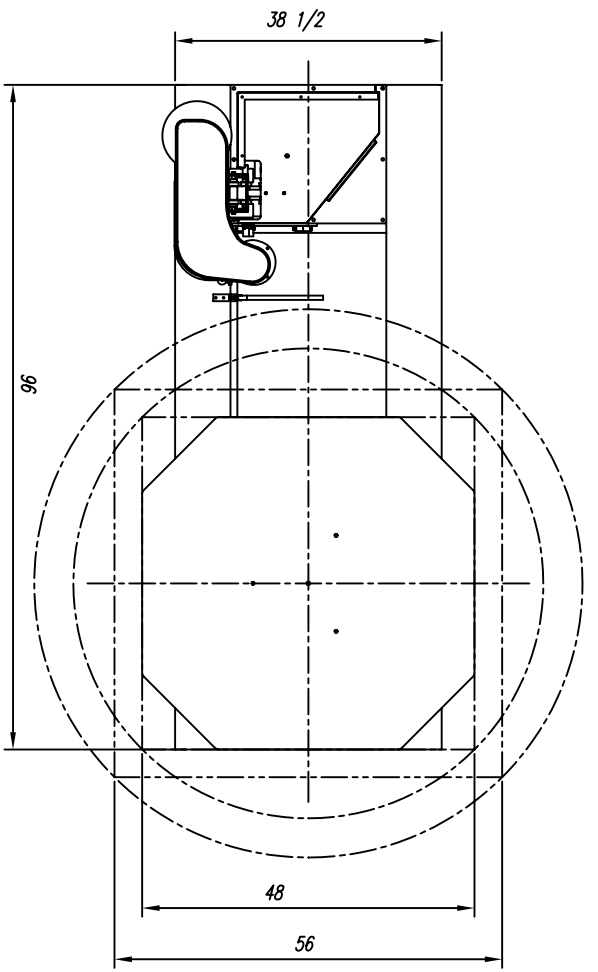

PHOENIX HIGH PROFILE SEMI-AUTOMATIC PALLET WRAPPER
 PHP-2200

ITEM	DESCRIPTION
1	BASE ASSEMBLY (HP-2300)
2	TOWER ASSEMBLY-2300
3	20" FILM PRESTRETCH CARRIAGE

For more information call (514) 956-1525
 or visit us at www.phoenixwrappers.com