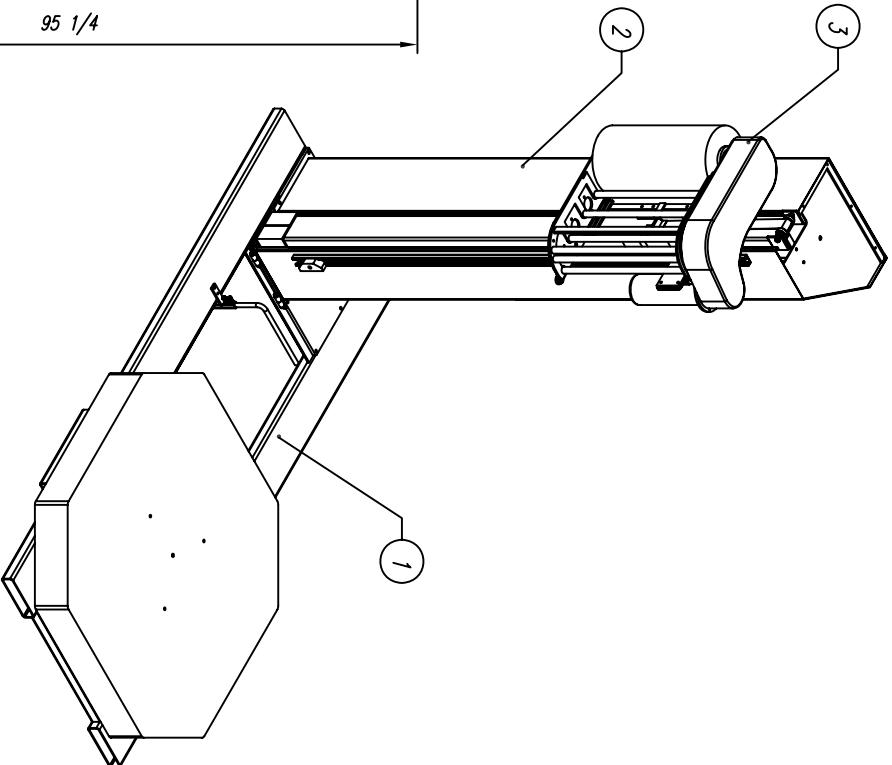

PHOENIX HIGH PROFILE SEMI-AUTOMATIC PALLET WRAPPER
 PHP-2200

ITEM	DESCRIPTION
1	BASE ASSEMBLY (HP-2300)
2	TOWER ASSEMBLY-2300
3	20" FILM PRESTRETCH CARRIAGE

For more information call (514) 956-1525
 or visit us at www.phoenixwrappers.com