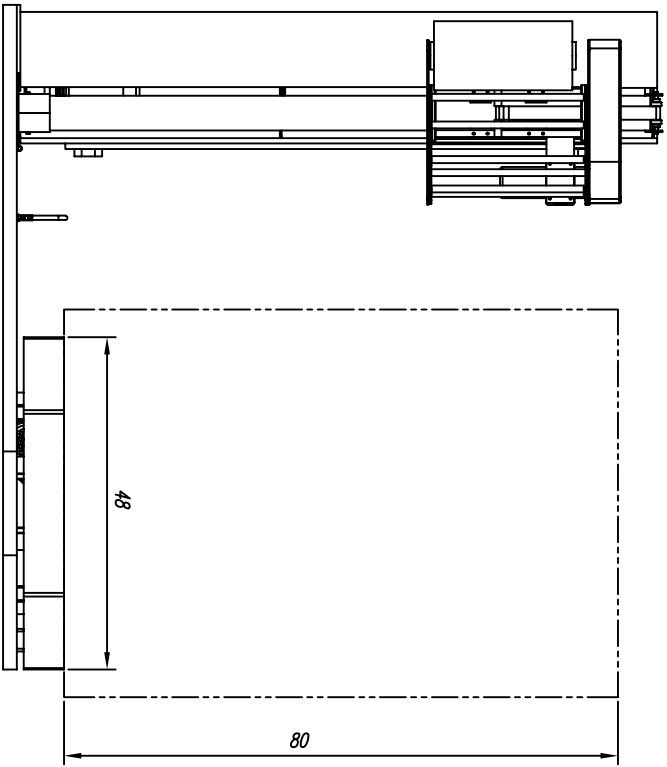

PHOENIX HIGH PROFILE SEMI-AUTOMATIC PALLET WRAPPER
 PHP-2200

ITEM	DESCRIPTION
1	BASE ASSEMBLY (HP-2300)
2	TOWER ASSEMBLY-2300
3	20" FILM PRESTRETCH CARRIAGE

For more information call (514) 956-1525
 or visit us at www.phoenixwrappers.com