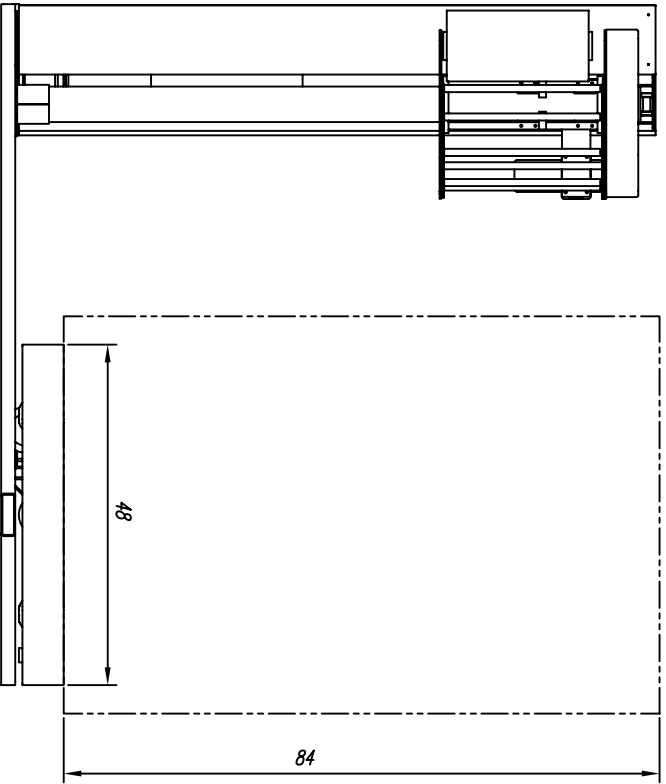

PHOENIX HIGH PROFILE SEMI-AUTOMATIC PALLET WRAPPER
PHP-2150

ITEM	DESCRIPTION
1	BASE ASSEMBLY (HP-2150)
2	TOWER ASSEMBLY-2150
3	20" FILM PRESTRETCH CARRIAGE

For more information call (514) 956-1525
 or visit us at www.phoenixwrappers.com