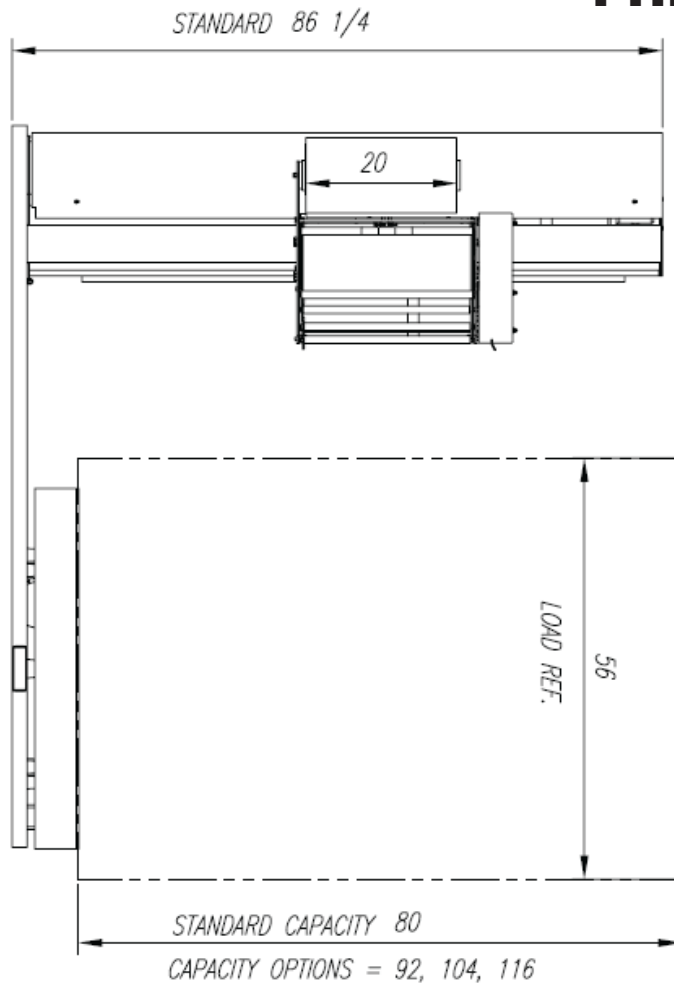

PHOENIX SEMI AUTOMATIC ROTARY TURNTABLE PALLET WRAPPER

**PHP-2150**

**PHOENIX**

For more information call (514) 956-1525  
or visit us at [www.phoenixwrappers.com](http://www.phoenixwrappers.com)