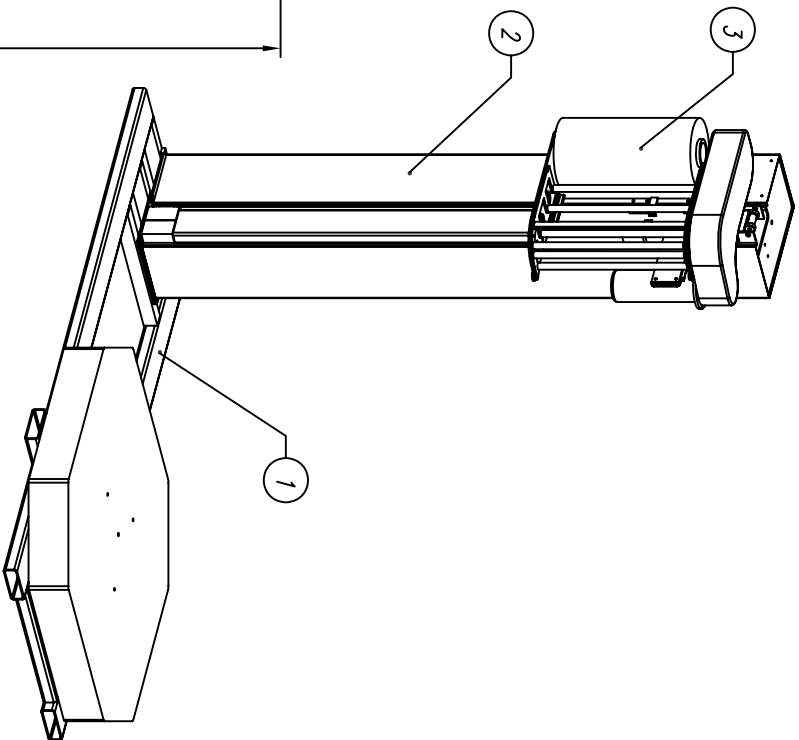

PHOENIX HIGH PROFILE SEMI-AUTOMATIC PALLET WRAPPER
PHP-2150

ITEM	DESCRIPTION
1	BASE ASSEMBLY (HP-2150)
2	TOWER ASSEMBLY-2150
3	20" FILM PRESTRETCH CARRIAGE

For more information call (514) 956-1525
 or visit us at www.phoenixwrappers.com