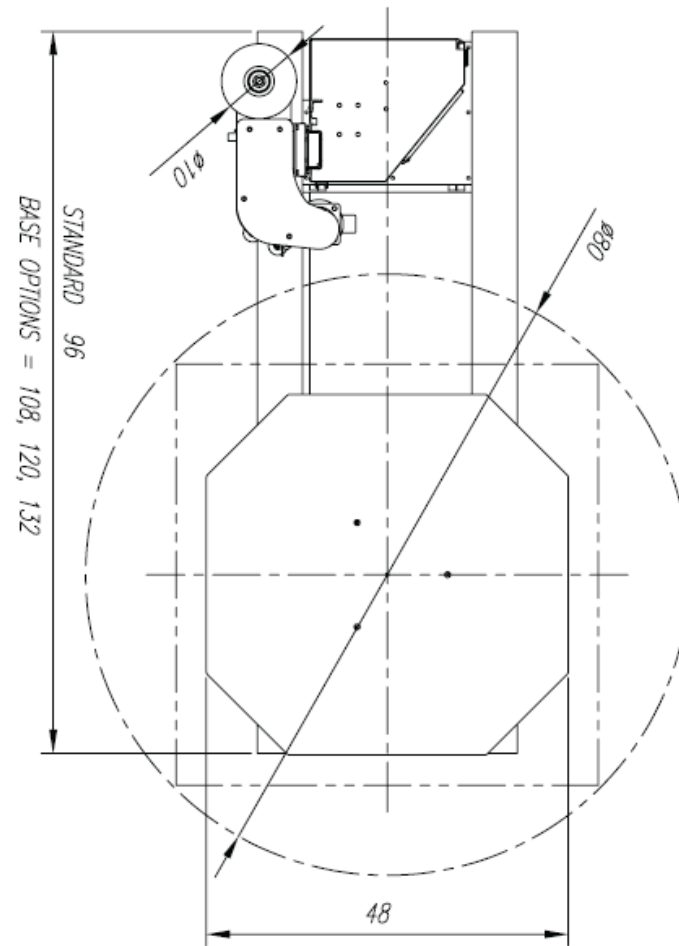

PHOENIX SEMI AUTOMATIC ROTARY TURNTABLE PALLET WRAPPER

**PHP-2150**

**PHOENIX**

For more information call (514) 956-1525  
or visit us at [www.phoenixwrappers.com](http://www.phoenixwrappers.com)