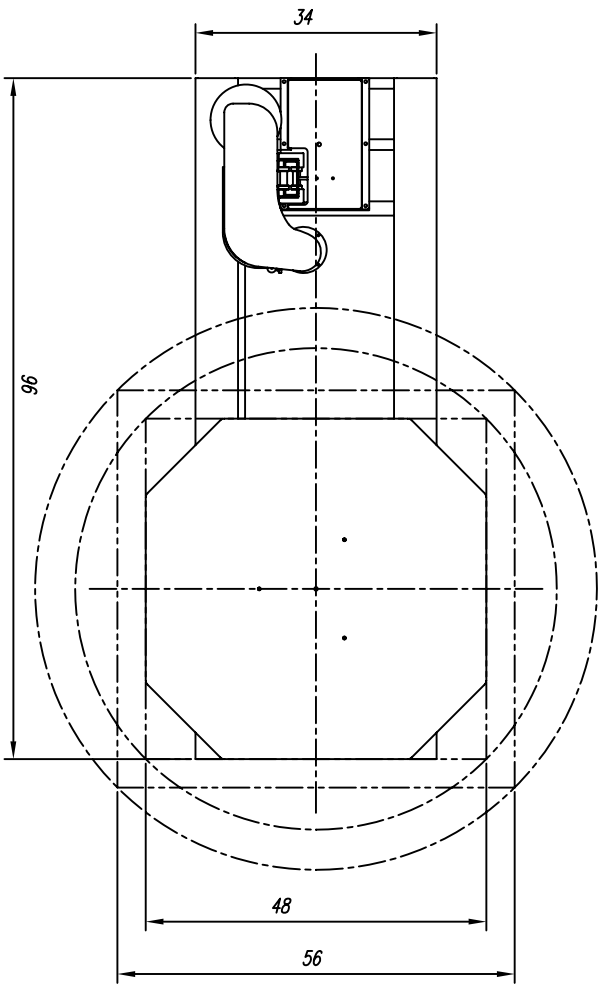

PHOENIX HIGH PROFILE SEMI-AUTOMATIC PALLET WRAPPER
PHP-2150

ITEM	DESCRIPTION
1	BASE ASSEMBLY (HP-2150)
2	TOWER ASSEMBLY-2150
3	20" FILM PRESTRETCH CARRIAGE

For more information call (514) 956-1525
 or visit us at www.phoenixwrappers.com