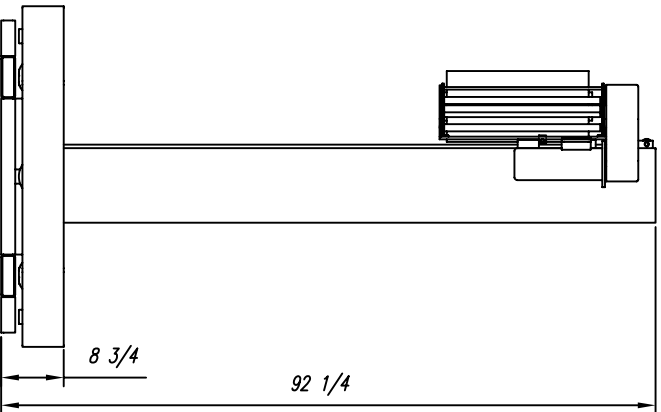

PHOENIX HIGH PROFILE SEMI-AUTOMATIC PALLET WRAPPER
PHP-2150

ITEM	DESCRIPTION
1	BASE ASSEMBLY (HP-2150)
2	TOWER ASSEMBLY-2150
3	20" FILM PRESTRETCH CARRIAGE

For more information call (514) 956-1525
 or visit us at www.phoenixwrappers.com