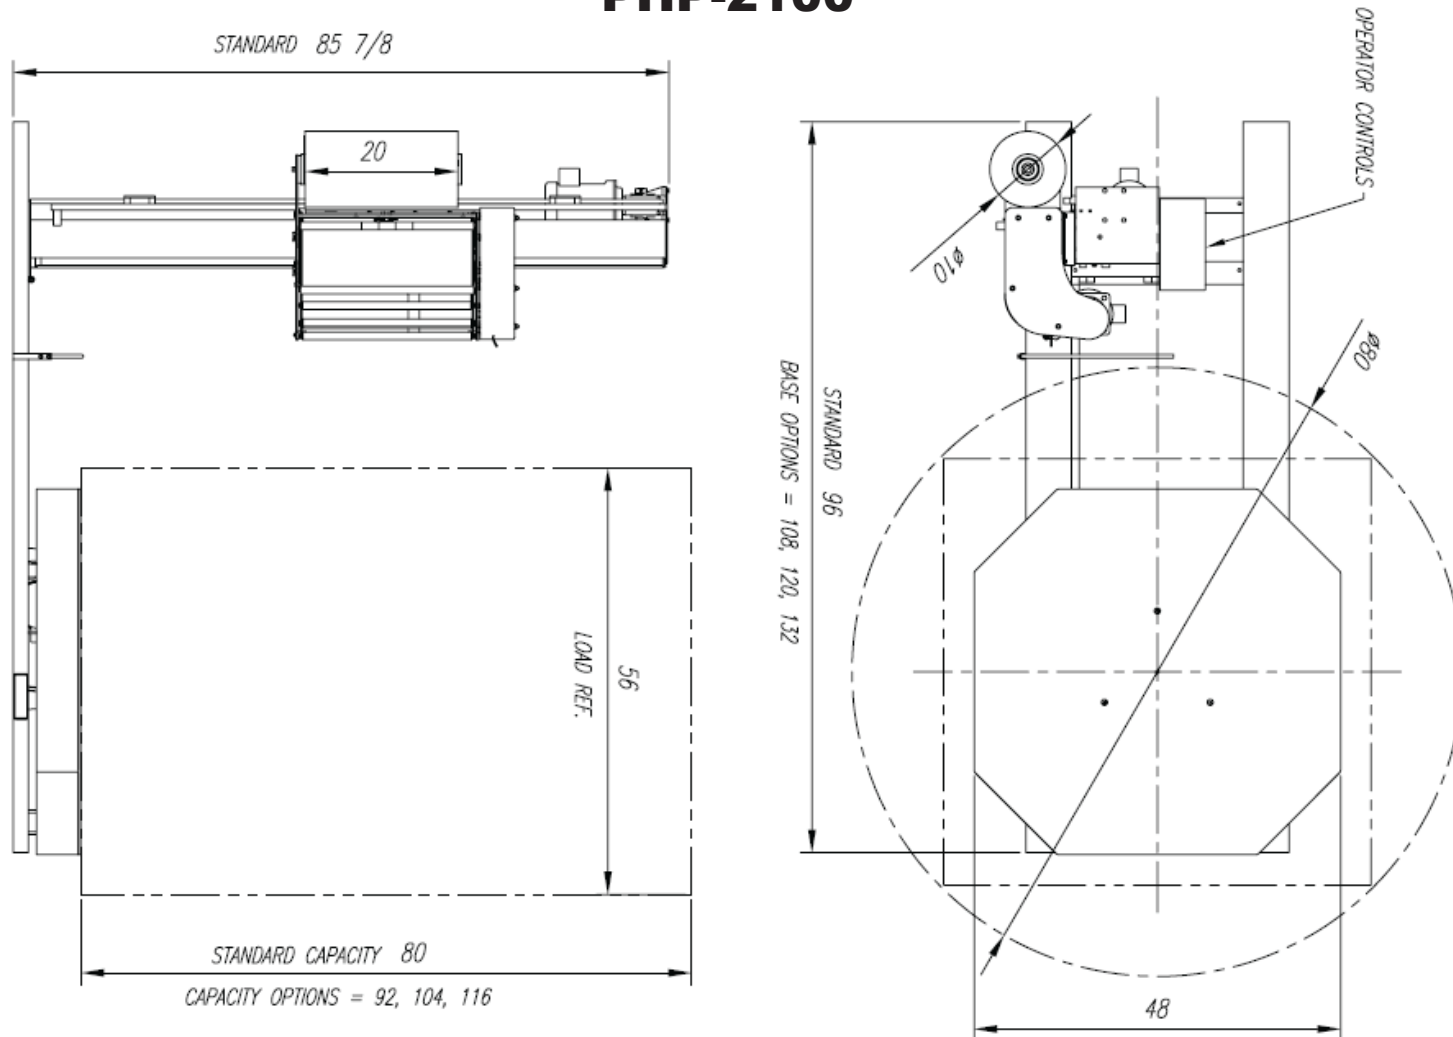

PHOENIX SEMI AUTOMATIC ROTARY TURNTABLE PALLET WRAPPER

PHP-2100

PHOENIX

For more information call (514) 956-1525
or visit us at www.phoenixwrappers.com