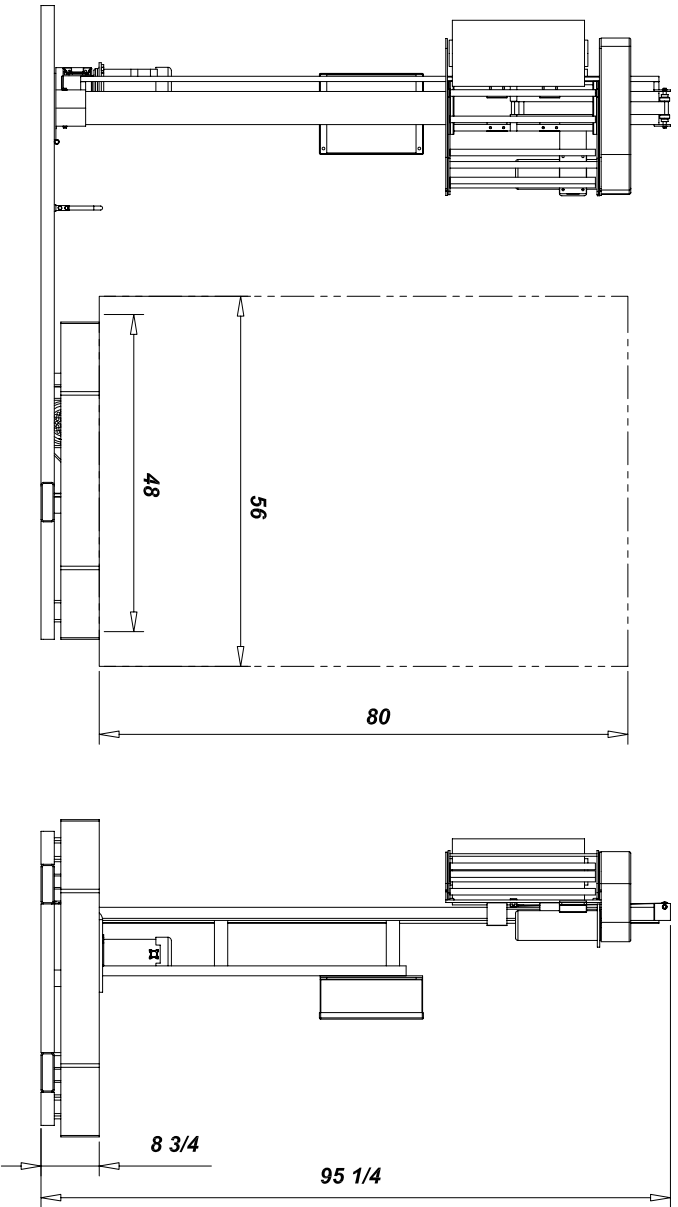

**PHOENIX HIGH PROFILE SEMI-AUTOMATIC PALLET WRAPPER
PHP-2100**

ITEM	DESCRIPTION
1	BASE ASSEMBLY (HP-2100)
2	TOWER ASSEMBLY-2100
3	20" PRESTRETCH CARRIAGE

For more information call (514) 956-1525
or visit us at www.phoenixwrappers.com