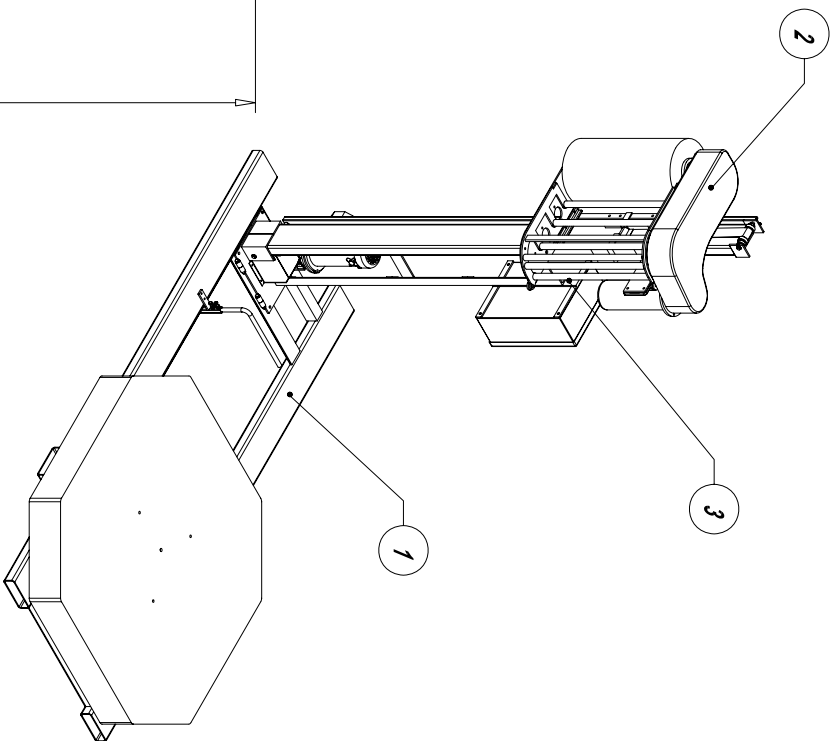

**PHOENIX HIGH PROFILE SEMI-AUTOMATIC PALLET WRAPPER
PHP-2100**

ITEM	DESCRIPTION
1	BASE ASSEMBLY (HP-2100)
2	TOWER ASSEMBLY-2100
3	20" PRESTRETCH CARRIAGE

For more information call (514) 956-1525
or visit us at www.phoenixwrappers.com