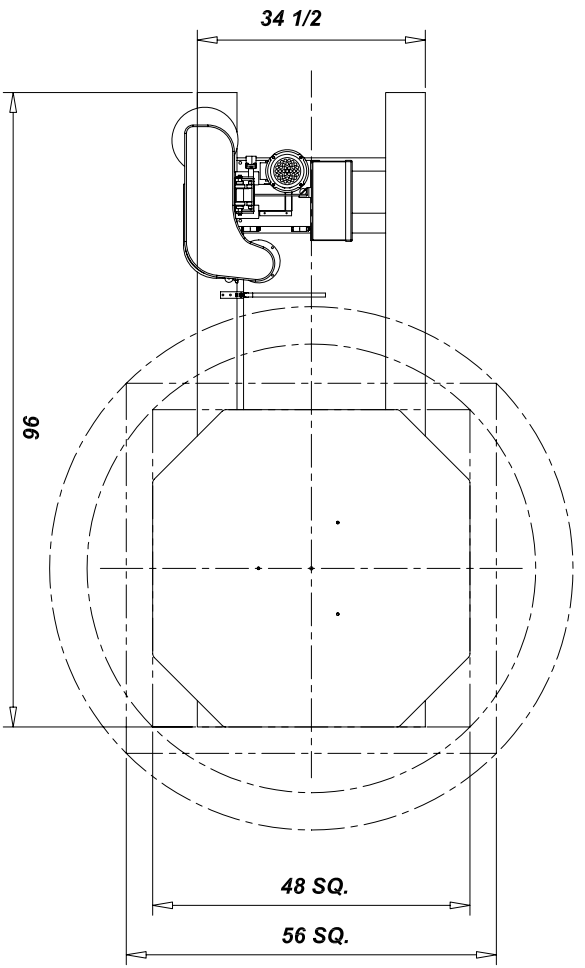

**PHOENIX HIGH PROFILE SEMI-AUTOMATIC PALLET WRAPPER
PHP-2100**

ITEM	DESCRIPTION
1	BASE ASSEMBLY (HP-2100)
2	TOWER ASSEMBLY-2100
3	20" PRESTRETCH CARRIAGE

For more information call (514) 956-1525
or visit us at www.phoenixwrappers.com